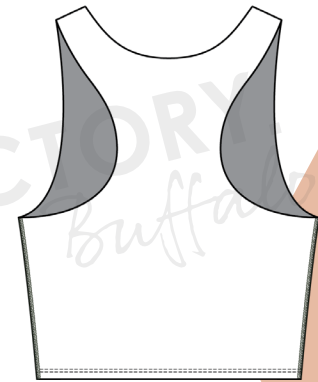

**THE
FACTORY**
Buffalo

Women's Athletic Capsule Collection

High Rise Minimalist Legging Bundle

Full Length

7/8 Length

Bike Short

Women's Athletic Capsule Collection

THE
FACTORY
Buffalo

High Rise Pocket Legging Bundle

Full Length

7/8 Length

Bike Short

Women's Athletic Capsule Collection

Scoop Top Bundle

Sports Bra

Crop Tank

Tank Top

Women's Athletic Capsule Collection

THE
FACTORY
Buffalo

Racer Top Bundle

Sports Bra

Crop Tank

Tank Top