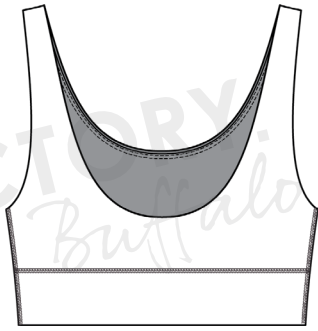

**THE
FACTORY**
Buffalo

Women's Athletic Capsule Collection

High Rise Minimalist Legging Bundle

Full Length

7/8 Length

Bike Short

Women's Athletic Capsule Collection

THE
FACTORY
Buffalo

High Rise Pocket Legging Bundle

Full Length

7/8 Length

Bike Short

Women's Athletic Capsule Collection

Scoop Top Bundle

Sports Bra

Crop Tank

Tank Top

Women's Athletic Capsule Collection

THE
FACTORY
Buffalo

Racer Top Bundle

Sports Bra

Crop Tank

Tank Top