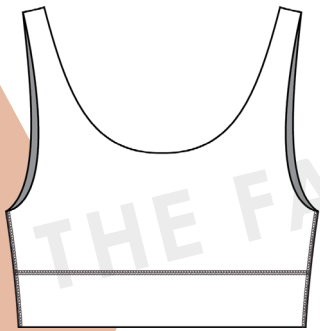

**THE
FACTORY**
Buffalo

Women's Athletic Capsule Collection

High Rise Minimalist Legging Bundle

Full Length

7/8 Length

Bike Short

Women's Athletic Capsule Collection

THE
FACTORY
Buffalo

High Rise Pocket Legging Bundle

Full Length

7/8 Length

Bike Short

Women's Athletic Capsule Collection

Scoop Top Bundle

Sports Bra

Crop Tank

Tank Top

Women's Athletic Capsule Collection

THE
FACTORY
Buffalo

Racer Top Bundle

Sports Bra

Crop Tank

Tank Top