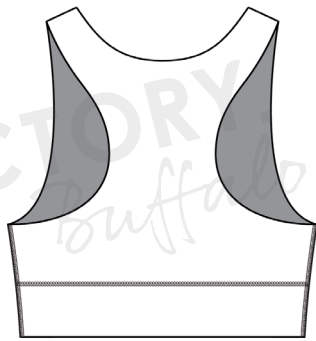

**THE
FACTORY**
Buffalo

Women's Athletic Capsule Collection

High Rise Minimalist Legging Bundle

Full Length

7/8 Length

Bike Short

Women's Athletic Capsule Collection

THE
FACTORY
Buffalo

High Rise Pocket Legging Bundle

Full Length

7/8 Length

Bike Short

Women's Athletic Capsule Collection

Scoop Top Bundle

Sports Bra

Crop Tank

Tank Top

Women's Athletic Capsule Collection

THE
FACTORY
Buffalo

Racer Top Bundle

Sports Bra

Crop Tank

Tank Top