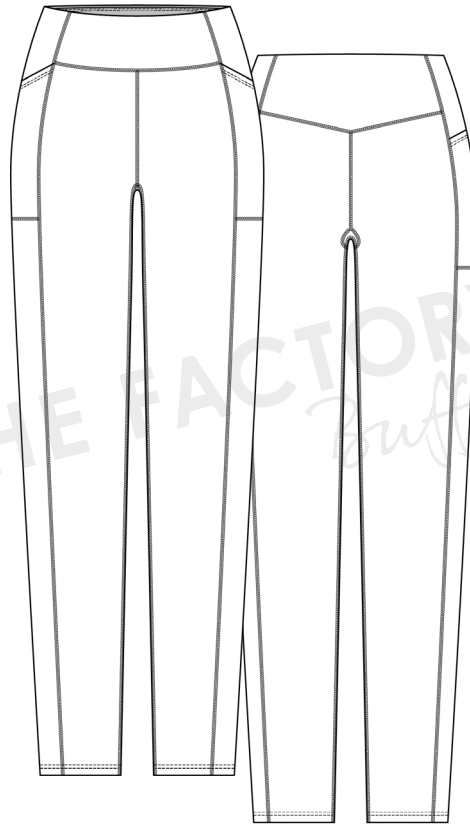

**THE
FACTORY**
Buffalo

Women's Athletic Capsule Collection

High Rise Minimalist Legging Bundle

Full Length

7/8 Length

Bike Short

Women's Athletic Capsule Collection

THE
FACTORY
Buffalo

High Rise Pocket Legging Bundle

Full Length

7/8 Length

Bike Short

Women's Athletic Capsule Collection

Scoop Top Bundle

Sports Bra

Crop Tank

Tank Top

Women's Athletic Capsule Collection

THE
FACTORY
Buffalo

Racer Top Bundle

Sports Bra

Crop Tank

Tank Top