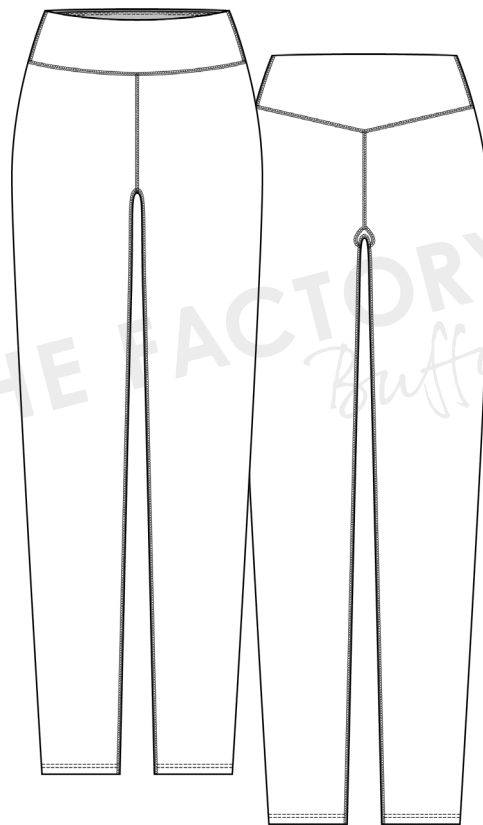

**THE
FACTORY**
Buffalo

Women's Athletic Capsule Collection

High Rise Minimalist Legging Bundle

Full Length

7/8 Length

Bike Short

Women's Athletic Capsule Collection

THE
FACTORY
Buffalo

High Rise Pocket Legging Bundle

Full Length

7/8 Length

Bike Short

Women's Athletic Capsule Collection

Scoop Top Bundle

Sports Bra

Crop Tank

Tank Top

Women's Athletic Capsule Collection

THE
FACTORY
Buffalo

Racer Top Bundle

Sports Bra

Crop Tank

Tank Top