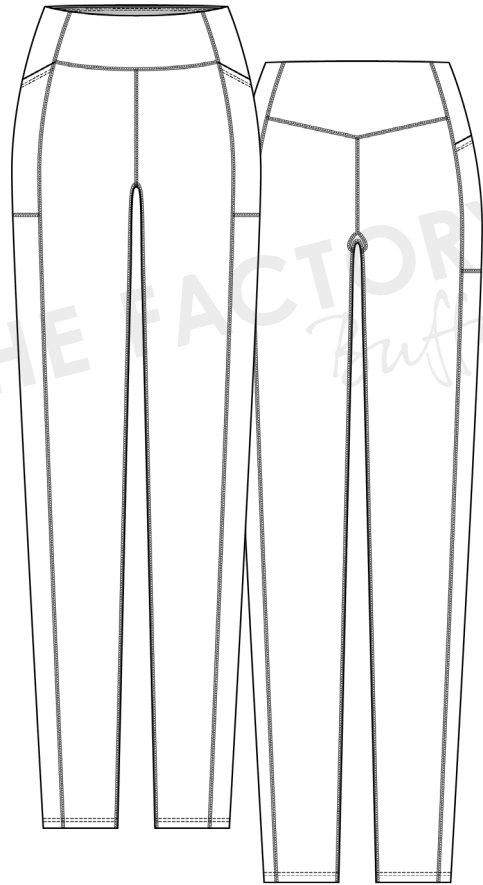

**THE
FACTORY**
Buffalo

Women's Athletic Capsule Collection

High Rise Minimalist Legging Bundle

Full Length

7/8 Length

Bike Short

Women's Athletic Capsule Collection

THE
FACTORY
Buffalo

High Rise Pocket Legging Bundle

Full Length

7/8 Length

Bike Short

Women's Athletic Capsule Collection

Scoop Top Bundle

Sports Bra

Crop Tank

Tank Top

Women's Athletic Capsule Collection

THE
FACTORY
Buffalo

Racer Top Bundle

Sports Bra

Crop Tank

Tank Top