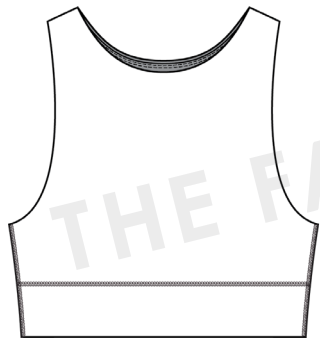

**THE
FACTORY**
Buffalo

Women's Athletic Capsule Collection

High Rise Minimalist Legging Bundle

Full Length

7/8 Length

Bike Short

Women's Athletic Capsule Collection

THE
FACTORY
Buffalo

High Rise Pocket Legging Bundle

Full Length

7/8 Length

Bike Short

Women's Athletic Capsule Collection

Scoop Top Bundle

Sports Bra

Crop Tank

Tank Top

Women's Athletic Capsule Collection

THE
FACTORY
Buffalo

Racer Top Bundle

Sports Bra

Crop Tank

Tank Top