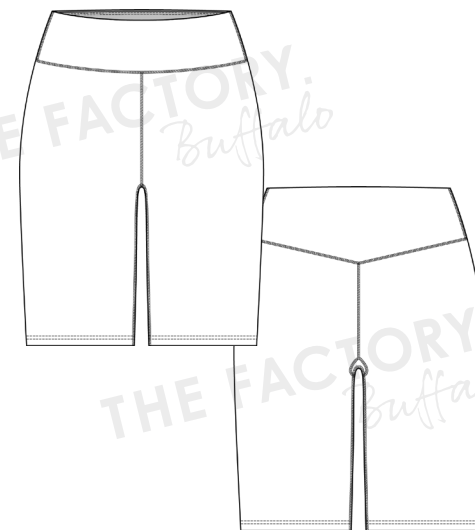

**THE
FACTORY**
Buffalo

Women's Athletic Capsule Collection

High Rise Minimalist Legging Bundle

Full Length

7/8 Length

Bike Short

Women's Athletic Capsule Collection

THE
FACTORY
Buffalo

High Rise Pocket Legging Bundle

Full Length

7/8 Length

Bike Short

Women's Athletic Capsule Collection

Scoop Top Bundle

Sports Bra

Crop Tank

Tank Top

Women's Athletic Capsule Collection

THE
FACTORY
Buffalo

Racer Top Bundle

Sports Bra

Crop Tank

Tank Top