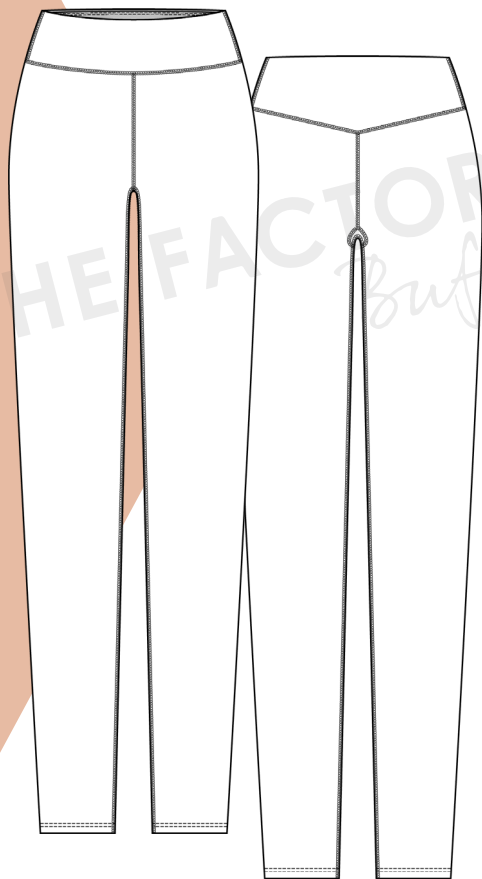

**THE
FACTORY**
Buffalo

Women's Athletic Capsule Collection

High Rise Minimalist Legging Bundle

Full Length

7/8 Length

Bike Short

Women's Athletic Capsule Collection

THE
FACTORY
Buffalo

High Rise Pocket Legging Bundle

Full Length

7/8 Length

Bike Short

Women's Athletic Capsule Collection

Scoop Top Bundle

Sports Bra

Crop Tank

Tank Top

Women's Athletic Capsule Collection

THE
FACTORY
Buffalo

Racer Top Bundle

Sports Bra

Crop Tank

Tank Top