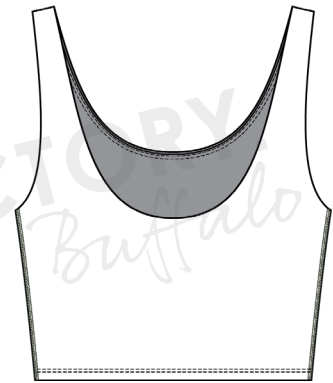

**THE
FACTORY**
Buffalo

Women's Athletic Capsule Collection

High Rise Minimalist Legging Bundle

Full Length

7/8 Length

Bike Short

Women's Athletic Capsule Collection

THE
FACTORY
Buffalo

High Rise Pocket Legging Bundle

Full Length

7/8 Length

Bike Short

Women's Athletic Capsule Collection

Scoop Top Bundle

Sports Bra

Crop Tank

Tank Top

Women's Athletic Capsule Collection

THE
FACTORY
Buffalo

Racer Top Bundle

Sports Bra

Crop Tank

Tank Top