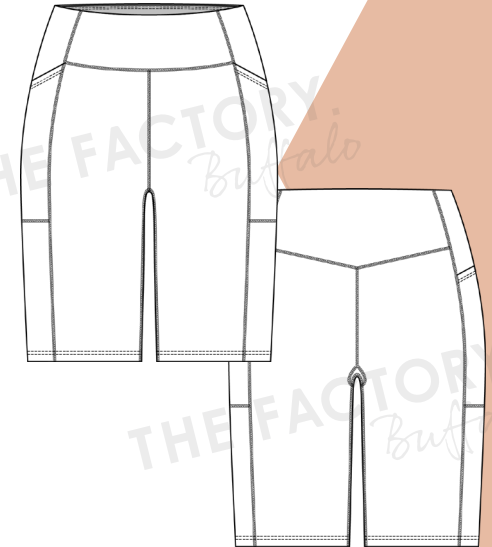

**THE
FACTORY**
Buffalo

Women's Athletic Capsule Collection

High Rise Minimalist Legging Bundle

Full Length

7/8 Length

Bike Short

Women's Athletic Capsule Collection

THE
FACTORY
Buffalo

High Rise Pocket Legging Bundle

Full Length

7/8 Length

Bike Short

Women's Athletic Capsule Collection

Scoop Top Bundle

Sports Bra

Crop Tank

Tank Top

Women's Athletic Capsule Collection

THE
FACTORY
Buffalo

Racer Top Bundle

Sports Bra

Crop Tank

Tank Top