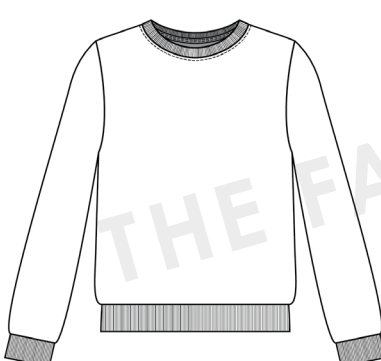

Women's Lounge Capsule Collection

**Classic Crew Neck Sweatshirt Bundle**

**Crew Neck Crop Length**

**Crew Neck Hip Length**

**Crew Neck Long Length**

**THE  
FACTORY**  
*Buffalo*

### Classic Hoodie Sweatshirt Bundle

**Hoodie Crop Length**

**Hoodie Hip Length**

**Hoodie Long Length**

Women's Lounge Capsule Collection

THE  
FACTORY  
*Buffalo*

Classic 1/2 Zip Sweatshirt Bundle

1/2 Zip Crop Length