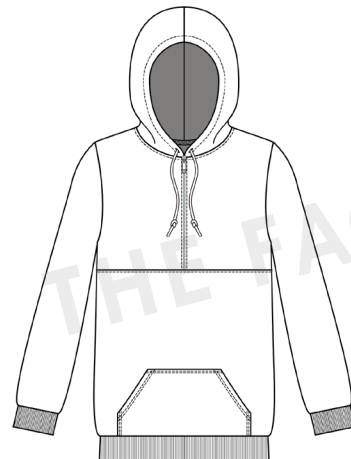

Women's Lounge Capsule Collection

**Classic Crew Neck Sweatshirt Bundle**

**Crew Neck Crop Length**

**Crew Neck Hip Length**

**Crew Neck Long Length**

**THE  
FACTORY**  
*Buffalo*

### Classic Hoodie Sweatshirt Bundle

**Hoodie Crop Length**

**Hoodie Hip Length**

**Hoodie Long Length**

Women's Lounge Capsule Collection

THE  
FACTORY  
*Buffalo*

Classic 1/2 Zip Sweatshirt Bundle

1/2 Zip Crop Length

1/2 Zip Hip Length

1/2 Zip Long Length

Women's Lounge Capsule Collection

**Classic Full Zip Sweatshirt Bundle**

**Full Zip Crop Length**

**Full Zip Hip Length**

**Full Zip Long Length**

Women's Lounge Capsule Collection

THE  
FACTORY  
*Buffalo*

**Boxy Crew Neck Sweatshirt Bundle**

**Crew Neck Crop Length**

**Crew Neck Hip Length**

**Crew Neck Long Length**

**THE  
FACTORY**  
*Buffalo*

Women's Lounge Capsule Collection

**Boxy Mock Neck Sweatshirt Bundle**