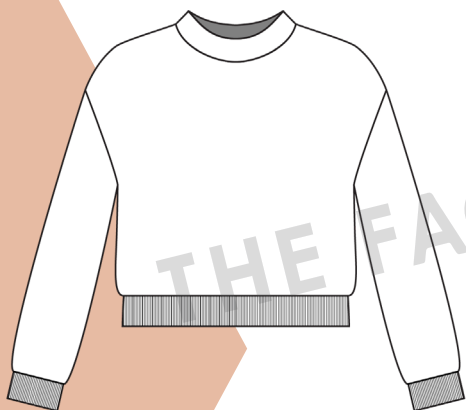

### Classic Hoodie Sweatshirt Bundle

**Hoodie Crop Length**

**Hoodie Hip Length**

**Hoodie Long Length**

Women's Lounge Capsule Collection

THE  
FACTORY  
*Buffalo*

Classic 1/2 Zip Sweatshirt Bundle

1/2 Zip Crop Length

1/2 Zip Hip Length

1/2 Zip Long Length

Women's Lounge Capsule Collection

**Classic Full Zip Sweatshirt Bundle**

**Full Zip Crop Length**

**Full Zip Hip Length**

**Full Zip Long Length**

Women's Lounge Capsule Collection

THE  
FACTORY  
*Buffalo*

**Boxy Crew Neck Sweatshirt Bundle**

**Crew Neck Crop Length**

**Crew Neck Hip Length**

**Crew Neck Long Length**

**THE  
FACTORY**  
*Buffalo*

Women's Lounge Capsule Collection

**Boxy Mock Neck Sweatshirt Bundle**

**Mock Neck Crop Length**

**Mock Neck Hip Length**

**Mock Neck Long Length**

Women's Lounge Capsule Collection

THE  
FACTORY  
*Buffalo*

**Boxy Hoodie Sweatshirt Bundle**

**Hoodie Crop Length**

**Hoodie Hip Length**