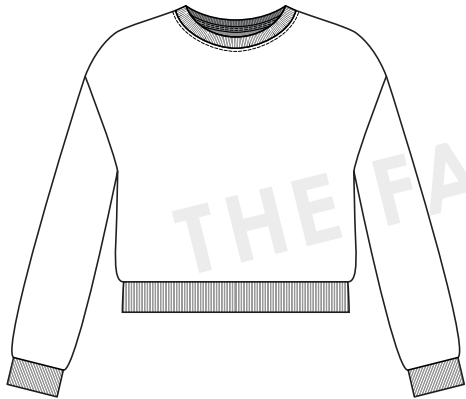

### Classic Hoodie Sweatshirt Bundle

**Hoodie Crop Length**

**Hoodie Hip Length**

**Hoodie Long Length**

Women's Lounge Capsule Collection

THE  
FACTORY  
*Buffalo*

Classic 1/2 Zip Sweatshirt Bundle

1/2 Zip Crop Length

1/2 Zip Hip Length

1/2 Zip Long Length

Women's Lounge Capsule Collection

**Classic Full Zip Sweatshirt Bundle**

**Full Zip Crop Length**

**Full Zip Hip Length**

**Full Zip Long Length**

Women's Lounge Capsule Collection

THE  
FACTORY  
*Buffalo*

**Boxy Crew Neck Sweatshirt Bundle**

**Crew Neck Crop Length**

**Crew Neck Hip Length**

**Crew Neck Long Length**

**THE  
FACTORY**  
*Buffalo*

Women's Lounge Capsule Collection

**Boxy Mock Neck Sweatshirt Bundle**

**Mock Neck Crop Length**

**Mock Neck Hip Length**

**Mock Neck Long Length**

Women's Lounge Capsule Collection

THE  
FACTORY  
*Buffalo*

**Boxy Hoodie Sweatshirt Bundle**

**Hoodie Crop Length**

**Hoodie Hip Length**