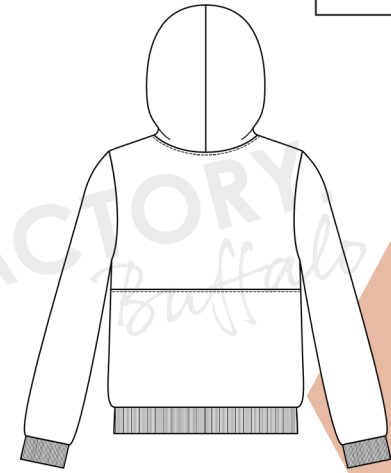

Women's Lounge Capsule Collection

**Classic Crew Neck Sweatshirt Bundle**

**Crew Neck Crop Length**

**Crew Neck Hip Length**

**Crew Neck Long Length**

**THE  
FACTORY**  
*Buffalo*

### Classic Hoodie Sweatshirt Bundle

**Hoodie Crop Length**

**Hoodie Hip Length**

**Hoodie Long Length**

Women's Lounge Capsule Collection

THE  
FACTORY  
*Buffalo*

Classic 1/2 Zip Sweatshirt Bundle

1/2 Zip Crop Length

1/2 Zip Hip Length

1/2 Zip Long Length

Women's Lounge Capsule Collection

**Classic Full Zip Sweatshirt Bundle**

**Full Zip Crop Length**

**Full Zip Hip Length**

**Full Zip Long Length**

Women's Lounge Capsule Collection

THE  
FACTORY  
*Buffalo*

**Boxy Crew Neck Sweatshirt Bundle**

**Crew Neck Crop Length**

**Crew Neck Hip Length**

**Crew Neck Long Length**

**THE  
FACTORY**  
*Buffalo*

Women's Lounge Capsule Collection

**Boxy Mock Neck Sweatshirt Bundle**