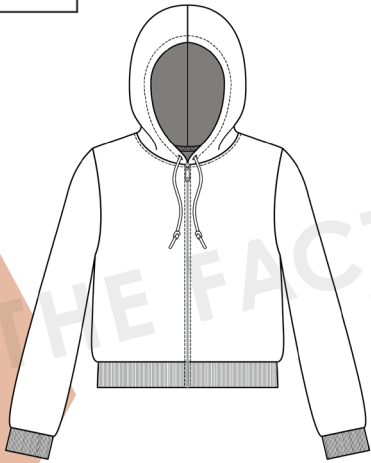

### Classic Hoodie Sweatshirt Bundle

**Hoodie Crop Length**

**Hoodie Hip Length**

**Hoodie Long Length**

Women's Lounge Capsule Collection

THE  
FACTORY  
*Buffalo*

Classic 1/2 Zip Sweatshirt Bundle

1/2 Zip Crop Length

1/2 Zip Hip Length

1/2 Zip Long Length

Women's Lounge Capsule Collection

**Classic Full Zip Sweatshirt Bundle**

**Full Zip Crop Length**

**Full Zip Hip Length**

**Full Zip Long Length**

Women's Lounge Capsule Collection

THE  
FACTORY  
*Buffalo*

**Boxy Crew Neck Sweatshirt Bundle**

**Crew Neck Crop Length**

**Crew Neck Hip Length**

**Crew Neck Long Length**

**THE  
FACTORY**  
*Buffalo*

Women's Lounge Capsule Collection

**Boxy Mock Neck Sweatshirt Bundle**

**Mock Neck Crop Length**

**Mock Neck Hip Length**

**Mock Neck Long Length**

Women's Lounge Capsule Collection

THE  
FACTORY  
*Buffalo*

**Boxy Hoodie Sweatshirt Bundle**

**Hoodie Crop Length**

**Hoodie Hip Length**