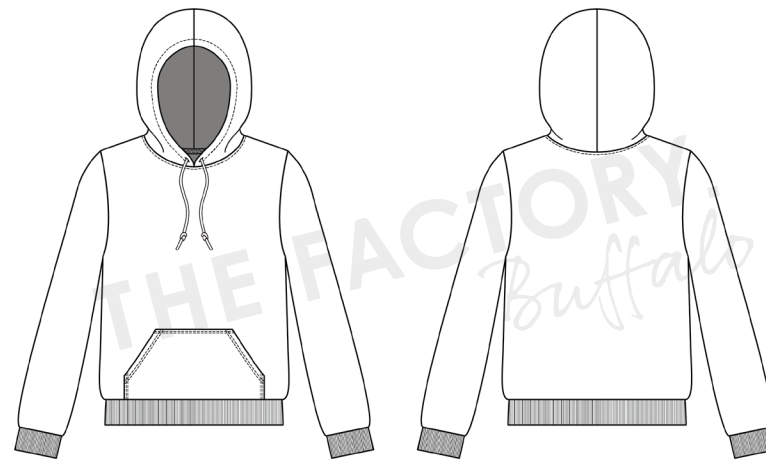

Women's Lounge Capsule Collection

**Classic Crew Neck Sweatshirt Bundle**

**Crew Neck Crop Length**

**Crew Neck Hip Length**

**Crew Neck Long Length**

**THE  
FACTORY**  
*Buffalo*

### Classic Hoodie Sweatshirt Bundle

**Hoodie Crop Length**

**Hoodie Hip Length**

**Hoodie Long Length**

Women's Lounge Capsule Collection

THE  
FACTORY  
*Buffalo*

Classic 1/2 Zip Sweatshirt Bundle

1/2 Zip Crop Length