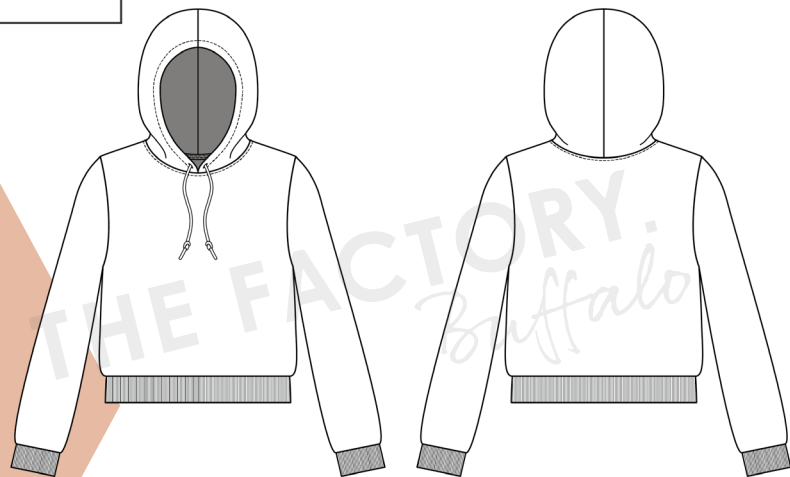

Women's Lounge Capsule Collection

**Classic Crew Neck Sweatshirt Bundle**

**Crew Neck Crop Length**

**Crew Neck Hip Length**

**Crew Neck Long Length**

**THE  
FACTORY**  
*Buffalo*

### Classic Hoodie Sweatshirt Bundle

**Hoodie Crop Length**

**Hoodie Hip Length**

**Hoodie Long Length**

Women's Lounge Capsule Collection

THE  
FACTORY  
*Buffalo*

Classic 1/2 Zip Sweatshirt Bundle

1/2 Zip Crop Length