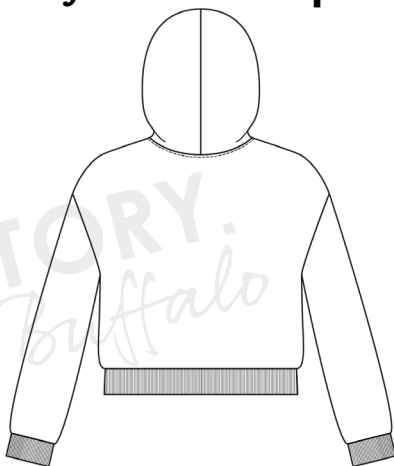

THE  
FACTORY  
*Buffalo*

**Boxy Crew Neck Sweatshirt Bundle**

**Crew Neck Crop Length**

**Crew Neck Hip Length**

**Crew Neck Long Length**

**THE  
FACTORY**  
*Buffalo*

Women's Lounge Capsule Collection

**Boxy Mock Neck Sweatshirt Bundle**

**Mock Neck Crop Length**

**Mock Neck Hip Length**

**Mock Neck Long Length**

Women's Lounge Capsule Collection

THE  
FACTORY  
*Buffalo*

**Boxy Hoodie Sweatshirt Bundle**

**Hoodie Crop Length**

**Hoodie Hip Length**

**Hoodie Long Length**

**THE  
FACTORY**  
*Buffalo*

Women's Lounge Capsule Collection

**Boxy Full Zip Sweatshirt Bundle**

**Full Zip Crop Length**

**Full Zip Hip Length**

**Full Zip Long Length**

Women's Lounge Capsule Collection