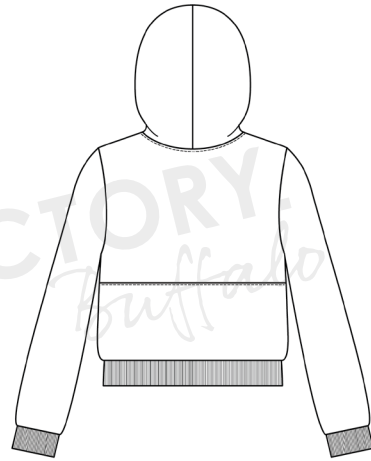

Women's Lounge Capsule Collection

**Classic Crew Neck Sweatshirt Bundle**

**Crew Neck Crop Length**

**Crew Neck Hip Length**

**Crew Neck Long Length**

**THE  
FACTORY**  
*Buffalo*

### Classic Hoodie Sweatshirt Bundle

**Hoodie Crop Length**

**Hoodie Hip Length**

**Hoodie Long Length**

Women's Lounge Capsule Collection

THE  
FACTORY  
*Buffalo*

Classic 1/2 Zip Sweatshirt Bundle

1/2 Zip Crop Length

1/2 Zip Hip Length

1/2 Zip Long Length

Women's Lounge Capsule Collection

**Classic Full Zip Sweatshirt Bundle**

**Full Zip Crop Length**

**Full Zip Hip Length**

**Full Zip Long Length**

Women's Lounge Capsule Collection

THE  
FACTORY  
*Buffalo*

**Boxy Crew Neck Sweatshirt Bundle**

**Crew Neck Crop Length**

**Crew Neck Hip Length**

**Crew Neck Long Length**

**THE  
FACTORY**  
*Buffalo*

Women's Lounge Capsule Collection

**Boxy Mock Neck Sweatshirt Bundle**