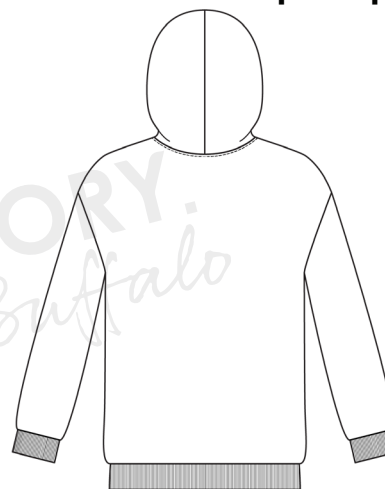

THE  
FACTORY  
*Buffalo*

**Boxy Crew Neck Sweatshirt Bundle**

**Crew Neck Crop Length**

**Crew Neck Hip Length**

**Crew Neck Long Length**

**THE  
FACTORY**  
*Buffalo*

Women's Lounge Capsule Collection

**Boxy Mock Neck Sweatshirt Bundle**

**Mock Neck Crop Length**

**Mock Neck Hip Length**

**Mock Neck Long Length**

Women's Lounge Capsule Collection

THE  
FACTORY  
*Buffalo*

**Boxy Hoodie Sweatshirt Bundle**

**Hoodie Crop Length**

**Hoodie Hip Length**

**Hoodie Long Length**

**THE  
FACTORY**  
*Buffalo*

Women's Lounge Capsule Collection

**Boxy Full Zip Sweatshirt Bundle**

**Full Zip Crop Length**

**Full Zip Hip Length**

**Full Zip Long Length**

Women's Lounge Capsule Collection