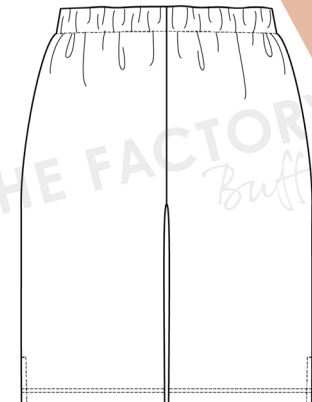

**Hoodie Long Length**

**THE  
FACTORY**  
*Buffalo*

Women's Lounge Capsule Collection

**Boxy Full Zip Sweatshirt Bundle**

**Full Zip Crop Length**

**Full Zip Hip Length**

**Full Zip Long Length**

Women's Lounge Capsule Collection

THE  
FACTORY  
*Buffalo*

Classic Sweatpants Bundle

Running Short

Full Length Pant

Mid Length Short

**THE  
FACTORY**  
*Buffalo*