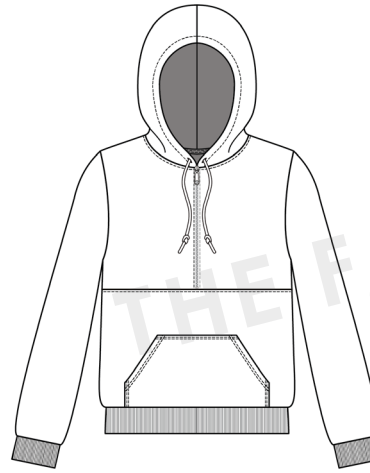

Women's Lounge Capsule Collection

**Classic Crew Neck Sweatshirt Bundle**

**Crew Neck Crop Length**

**Crew Neck Hip Length**

**Crew Neck Long Length**

**THE  
FACTORY**  
*Buffalo*

### Classic Hoodie Sweatshirt Bundle

**Hoodie Crop Length**

**Hoodie Hip Length**

**Hoodie Long Length**

Women's Lounge Capsule Collection

THE  
FACTORY  
*Buffalo*

Classic 1/2 Zip Sweatshirt Bundle

1/2 Zip Crop Length

1/2 Zip Hip Length

1/2 Zip Long Length

Women's Lounge Capsule Collection

**Classic Full Zip Sweatshirt Bundle**

**Full Zip Crop Length**

**Full Zip Hip Length**

**Full Zip Long Length**

Women's Lounge Capsule Collection

THE  
FACTORY  
*Buffalo*

**Boxy Crew Neck Sweatshirt Bundle**

**Crew Neck Crop Length**

**Crew Neck Hip Length**

**Crew Neck Long Length**

**THE  
FACTORY**  
*Buffalo*

Women's Lounge Capsule Collection

**Boxy Mock Neck Sweatshirt Bundle**