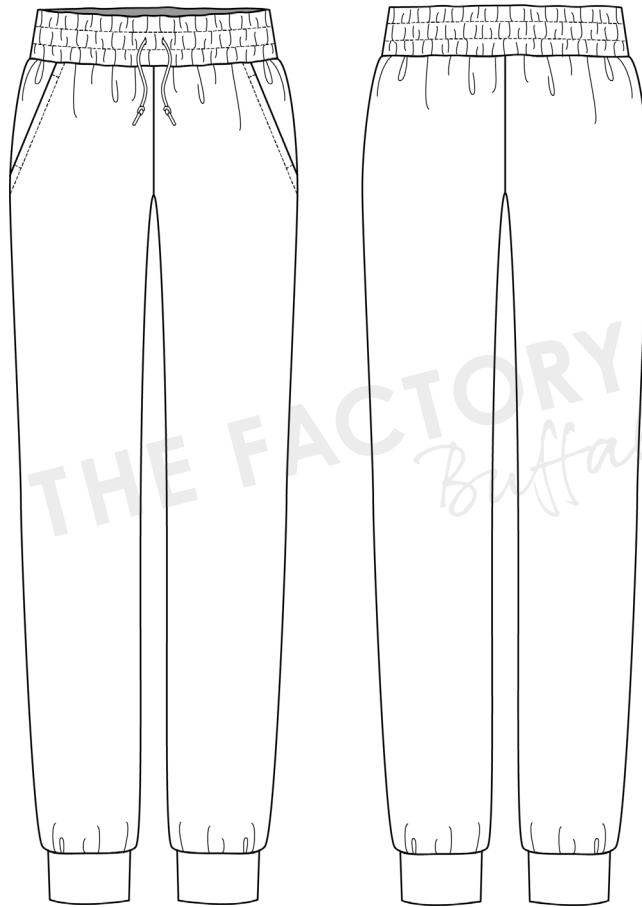

Full Length Pant