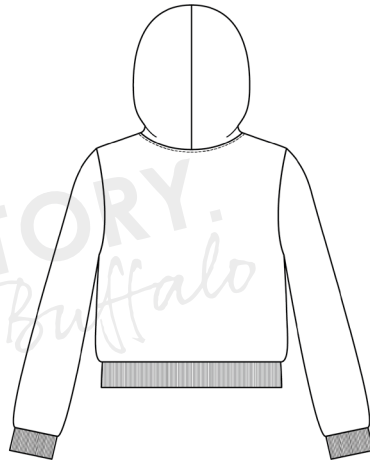

### Classic Hoodie Sweatshirt Bundle

**Hoodie Crop Length**

**Hoodie Hip Length**

**Hoodie Long Length**

Women's Lounge Capsule Collection

THE  
FACTORY  
*Buffalo*

Classic 1/2 Zip Sweatshirt Bundle

1/2 Zip Crop Length

1/2 Zip Hip Length

1/2 Zip Long Length

Women's Lounge Capsule Collection

**Classic Full Zip Sweatshirt Bundle**

**Full Zip Crop Length**

**Full Zip Hip Length**

**Full Zip Long Length**

Women's Lounge Capsule Collection

THE  
FACTORY  
*Buffalo*

**Boxy Crew Neck Sweatshirt Bundle**

**Crew Neck Crop Length**

**Crew Neck Hip Length**

**Crew Neck Long Length**

**THE  
FACTORY**  
*Buffalo*

Women's Lounge Capsule Collection

**Boxy Mock Neck Sweatshirt Bundle**

**Mock Neck Crop Length**

**Mock Neck Hip Length**

**Mock Neck Long Length**

Women's Lounge Capsule Collection

THE  
FACTORY  
*Buffalo*

**Boxy Hoodie Sweatshirt Bundle**

**Hoodie Crop Length**

**Hoodie Hip Length**