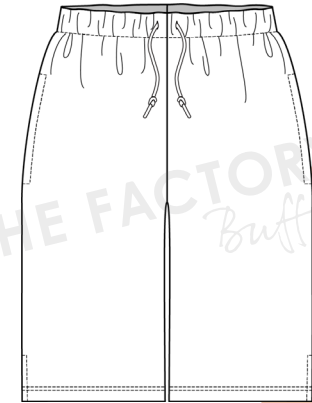

**Hoodie Long Length**

**THE  
FACTORY**  
*Buffalo*

Women's Lounge Capsule Collection

**Boxy Full Zip Sweatshirt Bundle**

**Full Zip Crop Length**

**Full Zip Hip Length**

**Full Zip Long Length**

Women's Lounge Capsule Collection

THE  
FACTORY  
*Buffalo*

Classic Sweatpants Bundle

Running Short

Full Length Pant

Mid Length Short

**THE  
FACTORY**  
*Buffalo*