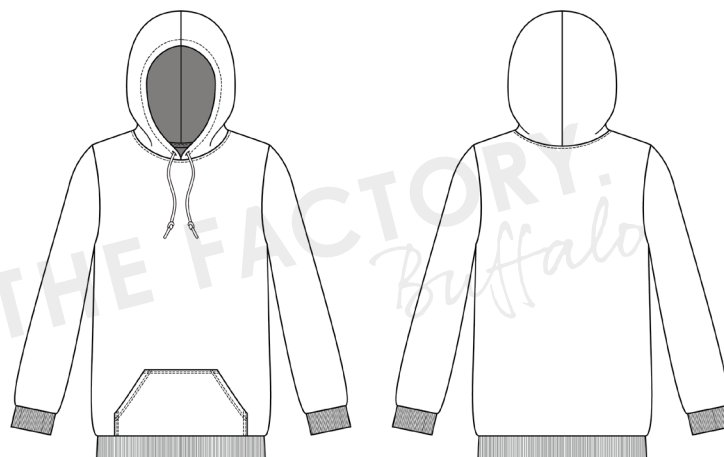

Women's Lounge Capsule Collection

**Classic Crew Neck Sweatshirt Bundle**

**Crew Neck Crop Length**

**Crew Neck Hip Length**

**Crew Neck Long Length**

**THE  
FACTORY**  
*Buffalo*

## Women's Lounge Capsule Collection

### Classic Hoodie Sweatshirt Bundle

**Hoodie Crop Length**

**Hoodie Hip Length**

**Hoodie Long Length**

Women's Lounge Capsule Collection

THE  
FACTORY  
*Buffalo*

Classic 1/2 Zip Sweatshirt Bundle

1/2 Zip Crop Length

1/2 Zip Hip Length

1/2 Zip Long Length

Women's Lounge Capsule Collection

**Classic Full Zip Sweatshirt Bundle**

**Full Zip Crop Length**

**Full Zip Hip Length**

**Full Zip Long Length**

Women's Lounge Capsule Collection