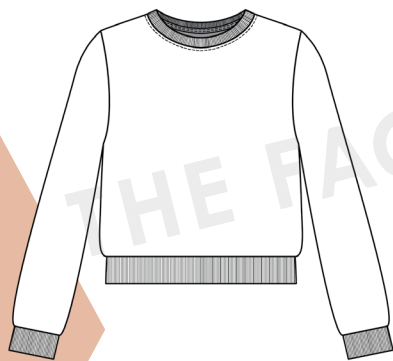

Women's Lounge Capsule Collection

**Classic Crew Neck Sweatshirt Bundle**

**Crew Neck Crop Length**

**Crew Neck Hip Length**

**Crew Neck Long Length**

**THE  
FACTORY**  
*Buffalo*

### Classic Hoodie Sweatshirt Bundle

**Hoodie Crop Length**

**Hoodie Hip Length**

**Hoodie Long Length**

Women's Lounge Capsule Collection

THE  
FACTORY  
*Buffalo*

Classic 1/2 Zip Sweatshirt Bundle

1/2 Zip Crop Length