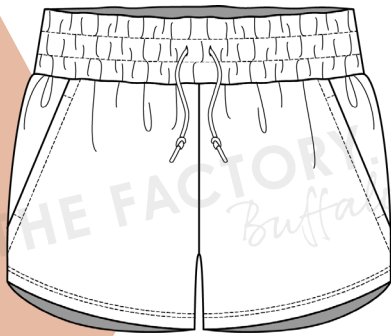

**THE
FACTORY**
Buffalo

Women's Lounge Capsule Collection

Slim Jogger Bundle

Running Short