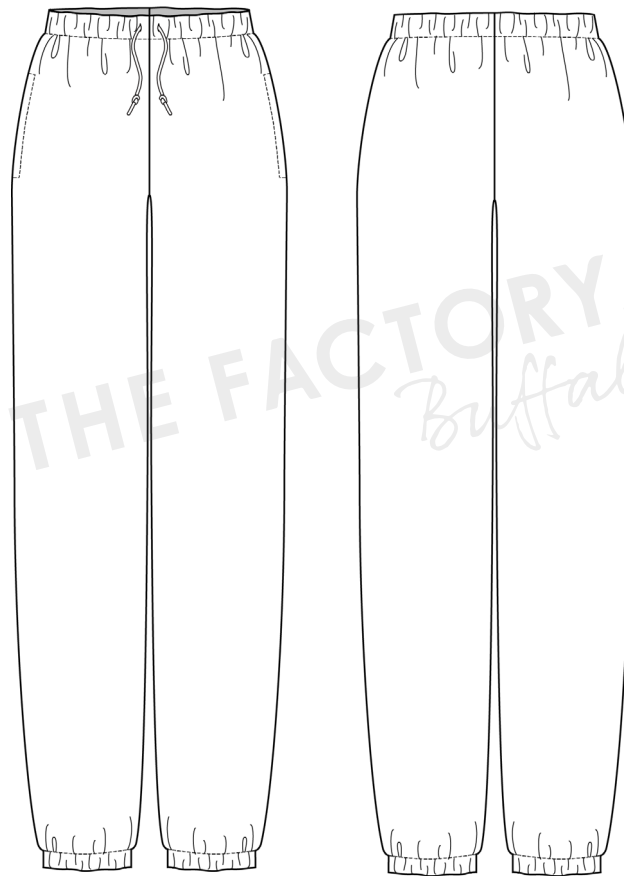

Full Length Pant