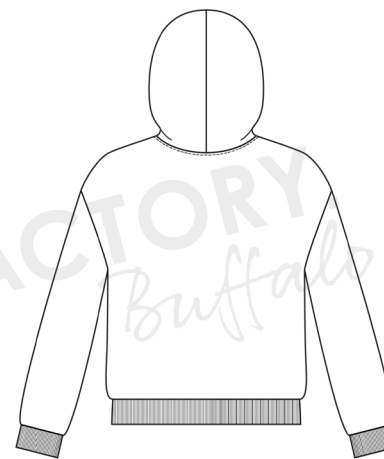

THE  
FACTORY  
*Buffalo*

**Boxy Crew Neck Sweatshirt Bundle**

**Crew Neck Crop Length**

**Crew Neck Hip Length**

**Crew Neck Long Length**

**THE  
FACTORY**  
*Buffalo*

Women's Lounge Capsule Collection

**Boxy Mock Neck Sweatshirt Bundle**

**Mock Neck Crop Length**

**Mock Neck Hip Length**

**Mock Neck Long Length**

Women's Lounge Capsule Collection

THE  
FACTORY  
*Buffalo*

**Boxy Hoodie Sweatshirt Bundle**

**Hoodie Crop Length**

**Hoodie Hip Length**

**Hoodie Long Length**

**THE  
FACTORY**  
*Buffalo*

Women's Lounge Capsule Collection

**Boxy Full Zip Sweatshirt Bundle**

**Full Zip Crop Length**

**Full Zip Hip Length**

**Full Zip Long Length**

Women's Lounge Capsule Collection