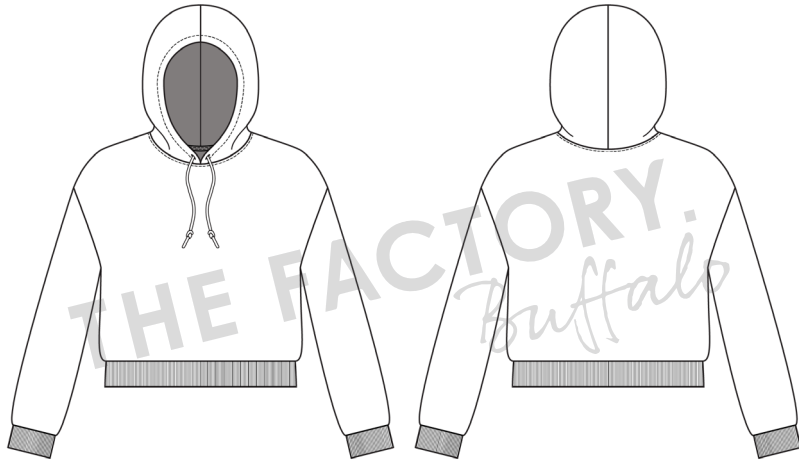

THE  
FACTORY  
*Buffalo*

**Boxy Crew Neck Sweatshirt Bundle**

**Crew Neck Crop Length**

**Crew Neck Hip Length**

**Crew Neck Long Length**

**THE  
FACTORY**  
*Buffalo*

Women's Lounge Capsule Collection

**Boxy Mock Neck Sweatshirt Bundle**

**Mock Neck Crop Length**

**Mock Neck Hip Length**

**Mock Neck Long Length**

Women's Lounge Capsule Collection

THE  
FACTORY  
*Buffalo*

**Boxy Hoodie Sweatshirt Bundle**

**Hoodie Crop Length**

**Hoodie Hip Length**

**Hoodie Long Length**

**THE  
FACTORY**  
*Buffalo*

Women's Lounge Capsule Collection

**Boxy Full Zip Sweatshirt Bundle**

**Full Zip Crop Length**

**Full Zip Hip Length**

**Full Zip Long Length**

Women's Lounge Capsule Collection