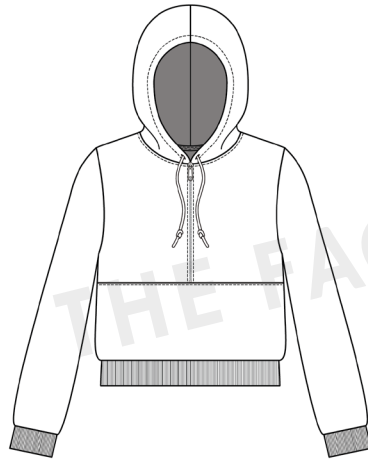

Women's Lounge Capsule Collection

**Classic Crew Neck Sweatshirt Bundle**

**Crew Neck Crop Length**

**Crew Neck Hip Length**

**Crew Neck Long Length**

**THE  
FACTORY**  
*Buffalo*

### Classic Hoodie Sweatshirt Bundle

**Hoodie Crop Length**

**Hoodie Hip Length**

**Hoodie Long Length**

Women's Lounge Capsule Collection

THE  
FACTORY  
*Buffalo*

Classic 1/2 Zip Sweatshirt Bundle

1/2 Zip Crop Length

1/2 Zip Hip Length

1/2 Zip Long Length

Women's Lounge Capsule Collection

**Classic Full Zip Sweatshirt Bundle**

**Full Zip Crop Length**

**Full Zip Hip Length**

**Full Zip Long Length**

Women's Lounge Capsule Collection

THE  
FACTORY  
*Buffalo*

**Boxy Crew Neck Sweatshirt Bundle**

**Crew Neck Crop Length**

**Crew Neck Hip Length**

**Crew Neck Long Length**

**THE  
FACTORY**  
*Buffalo*

Women's Lounge Capsule Collection

**Boxy Mock Neck Sweatshirt Bundle**