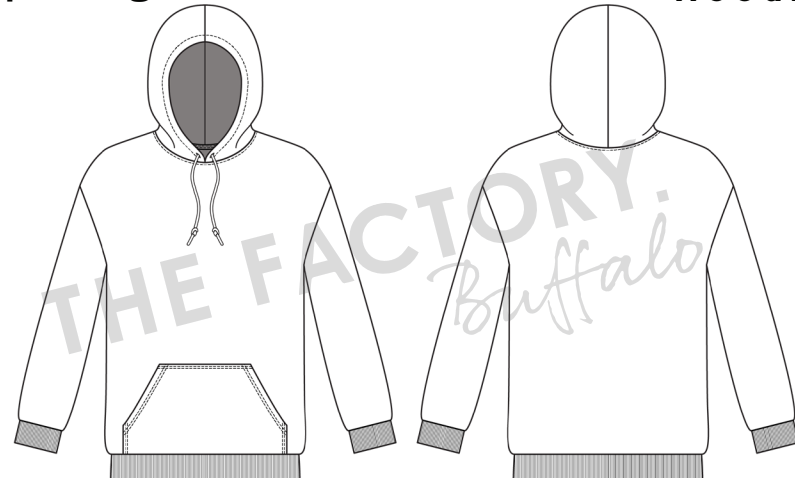

THE  
FACTORY  
*Buffalo*

**Boxy Crew Neck Sweatshirt Bundle**

**Crew Neck Crop Length**

**Crew Neck Hip Length**

**Crew Neck Long Length**

**THE  
FACTORY**  
*Buffalo*

Women's Lounge Capsule Collection

**Boxy Mock Neck Sweatshirt Bundle**

**Mock Neck Crop Length**

**Mock Neck Hip Length**

**Mock Neck Long Length**

Women's Lounge Capsule Collection

THE  
FACTORY  
*Buffalo*

**Boxy Hoodie Sweatshirt Bundle**

**Hoodie Crop Length**

**Hoodie Hip Length**

**Hoodie Long Length**

**THE  
FACTORY**  
*Buffalo*

Women's Lounge Capsule Collection

**Boxy Full Zip Sweatshirt Bundle**

**Full Zip Crop Length**

**Full Zip Hip Length**

**Full Zip Long Length**

Women's Lounge Capsule Collection