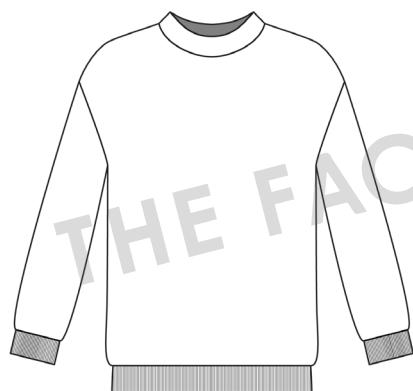

1/2 Zip Hip Length

1/2 Zip Long Length

Women's Lounge Capsule Collection

**Classic Full Zip Sweatshirt Bundle**

**Full Zip Crop Length**

**Full Zip Hip Length**

**Full Zip Long Length**

Women's Lounge Capsule Collection

THE  
FACTORY  
*Buffalo*

**Boxy Crew Neck Sweatshirt Bundle**

**Crew Neck Crop Length**

**Crew Neck Hip Length**

**Crew Neck Long Length**

**THE  
FACTORY**  
*Buffalo*

Women's Lounge Capsule Collection

**Boxy Mock Neck Sweatshirt Bundle**

**Mock Neck Crop Length**

**Mock Neck Hip Length**

**Mock Neck Long Length**

Women's Lounge Capsule Collection

THE  
FACTORY  
*Buffalo*

**Boxy Hoodie Sweatshirt Bundle**

**Hoodie Crop Length**

**Hoodie Hip Length**