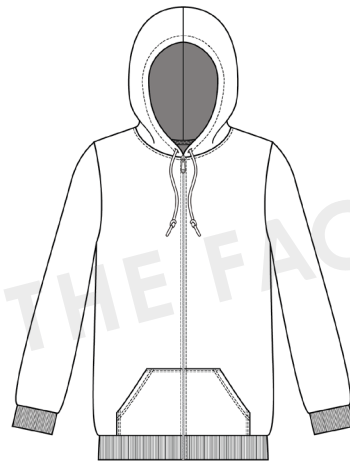

### Classic Hoodie Sweatshirt Bundle

**Hoodie Crop Length**

**Hoodie Hip Length**

**Hoodie Long Length**

Women's Lounge Capsule Collection

THE  
FACTORY  
*Buffalo*

Classic 1/2 Zip Sweatshirt Bundle

1/2 Zip Crop Length

1/2 Zip Hip Length

1/2 Zip Long Length

Women's Lounge Capsule Collection

**Classic Full Zip Sweatshirt Bundle**

**Full Zip Crop Length**

**Full Zip Hip Length**

**Full Zip Long Length**

Women's Lounge Capsule Collection

THE  
FACTORY  
*Buffalo*

**Boxy Crew Neck Sweatshirt Bundle**

**Crew Neck Crop Length**

**Crew Neck Hip Length**

**Crew Neck Long Length**

**THE  
FACTORY**  
*Buffalo*

Women's Lounge Capsule Collection

**Boxy Mock Neck Sweatshirt Bundle**

**Mock Neck Crop Length**

**Mock Neck Hip Length**

**Mock Neck Long Length**

Women's Lounge Capsule Collection

THE  
FACTORY  
*Buffalo*

**Boxy Hoodie Sweatshirt Bundle**

**Hoodie Crop Length**

**Hoodie Hip Length**