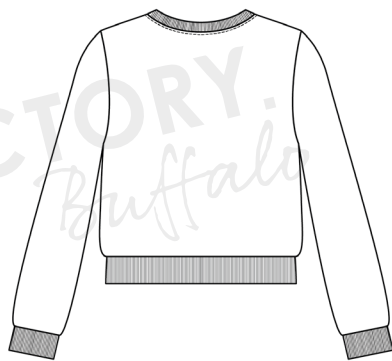

Women's Lounge Capsule Collection

**Classic Crew Neck Sweatshirt Bundle**

**Crew Neck Crop Length**

**Crew Neck Hip Length**

**Crew Neck Long Length**

**THE  
FACTORY**  
*Buffalo*

### Classic Hoodie Sweatshirt Bundle

**Hoodie Crop Length**

**Hoodie Hip Length**

**Hoodie Long Length**

Women's Lounge Capsule Collection

THE  
FACTORY  
*Buffalo*

Classic 1/2 Zip Sweatshirt Bundle

1/2 Zip Crop Length

THE  
FACTORY  
*Buffalo*

**Boxy Crew Neck Sweatshirt Bundle**

**Crew Neck Crop Length**

**Crew Neck Hip Length**

**Crew Neck Long Length**

**THE  
FACTORY**  
*Buffalo*

Women's Lounge Capsule Collection

**Boxy Mock Neck Sweatshirt Bundle**