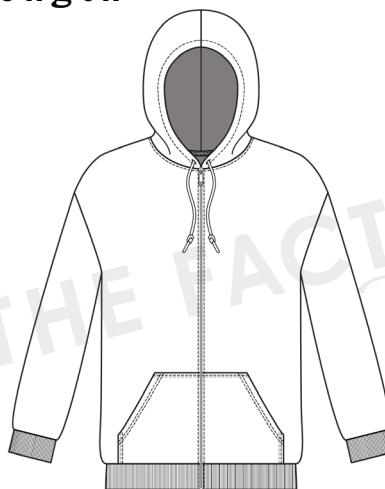

THE  
FACTORY  
*Buffalo*

**Boxy Crew Neck Sweatshirt Bundle**

**Crew Neck Crop Length**

**Crew Neck Hip Length**

**Crew Neck Long Length**

**THE  
FACTORY**  
*Buffalo*

Women's Lounge Capsule Collection

**Boxy Mock Neck Sweatshirt Bundle**

**Mock Neck Crop Length**

**Mock Neck Hip Length**

**Mock Neck Long Length**

Women's Lounge Capsule Collection

THE  
FACTORY  
*Buffalo*

**Boxy Hoodie Sweatshirt Bundle**

**Hoodie Crop Length**

**Hoodie Hip Length**

**Hoodie Long Length**

**THE  
FACTORY**  
*Buffalo*

Women's Lounge Capsule Collection

**Boxy Full Zip Sweatshirt Bundle**

**Full Zip Crop Length**

**Full Zip Hip Length**

**Full Zip Long Length**

Women's Lounge Capsule Collection