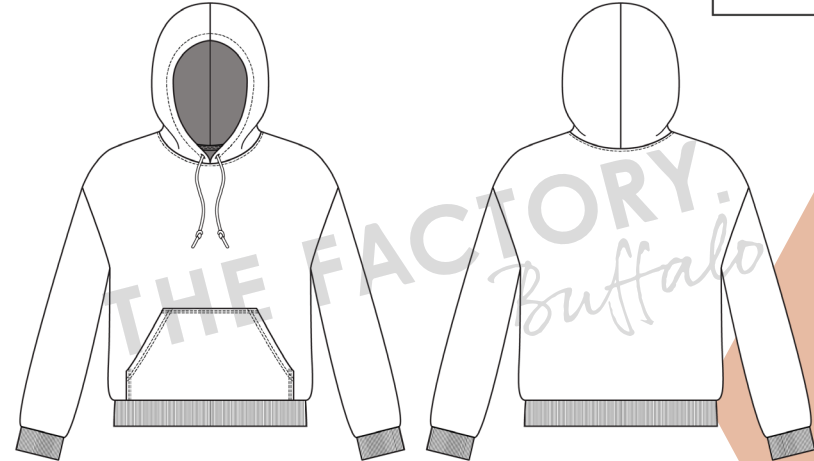

THE  
FACTORY  
*Buffalo*

**Boxy Crew Neck Sweatshirt Bundle**

**Crew Neck Crop Length**

**Crew Neck Hip Length**

**Crew Neck Long Length**

**THE  
FACTORY**  
*Buffalo*

Women's Lounge Capsule Collection

**Boxy Mock Neck Sweatshirt Bundle**

**Mock Neck Crop Length**

**Mock Neck Hip Length**

**Mock Neck Long Length**

Women's Lounge Capsule Collection

THE  
FACTORY  
*Buffalo*

**Boxy Hoodie Sweatshirt Bundle**

**Hoodie Crop Length**

**Hoodie Hip Length**

**Hoodie Long Length**

**THE  
FACTORY**  
*Buffalo*

Women's Lounge Capsule Collection

**Boxy Full Zip Sweatshirt Bundle**

**Full Zip Crop Length**

**Full Zip Hip Length**

**Full Zip Long Length**

Women's Lounge Capsule Collection