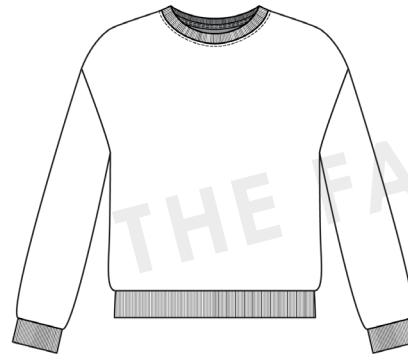

### Classic Hoodie Sweatshirt Bundle

**Hoodie Crop Length**

**Hoodie Hip Length**

**Hoodie Long Length**

Women's Lounge Capsule Collection

THE  
FACTORY  
*Buffalo*

Classic 1/2 Zip Sweatshirt Bundle

1/2 Zip Crop Length

1/2 Zip Hip Length

1/2 Zip Long Length

Women's Lounge Capsule Collection

**Classic Full Zip Sweatshirt Bundle**

**Full Zip Crop Length**

**Full Zip Hip Length**

**Full Zip Long Length**

Women's Lounge Capsule Collection

THE  
FACTORY  
*Buffalo*

**Boxy Crew Neck Sweatshirt Bundle**

**Crew Neck Crop Length**

**Crew Neck Hip Length**

**Crew Neck Long Length**

**THE  
FACTORY**  
*Buffalo*

Women's Lounge Capsule Collection

**Boxy Mock Neck Sweatshirt Bundle**

**Mock Neck Crop Length**

**Mock Neck Hip Length**

**Mock Neck Long Length**

Women's Lounge Capsule Collection

THE  
FACTORY  
*Buffalo*

**Boxy Hoodie Sweatshirt Bundle**

**Hoodie Crop Length**

**Hoodie Hip Length**