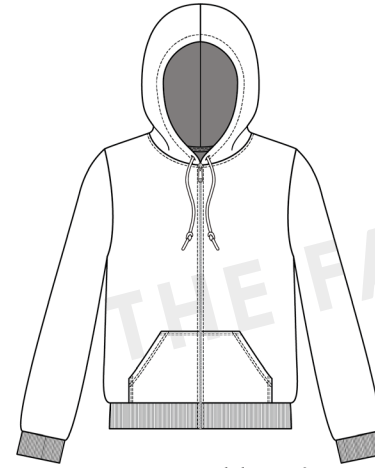

### Classic Hoodie Sweatshirt Bundle

**Hoodie Crop Length**

**Hoodie Hip Length**

**Hoodie Long Length**

Women's Lounge Capsule Collection

THE  
FACTORY  
*Buffalo*

Classic 1/2 Zip Sweatshirt Bundle

1/2 Zip Crop Length

1/2 Zip Hip Length

1/2 Zip Long Length

Women's Lounge Capsule Collection

**Classic Full Zip Sweatshirt Bundle**

**Full Zip Crop Length**

**Full Zip Hip Length**

**Full Zip Long Length**

Women's Lounge Capsule Collection

THE  
FACTORY  
*Buffalo*

**Boxy Crew Neck Sweatshirt Bundle**

**Crew Neck Crop Length**

**Crew Neck Hip Length**

**Crew Neck Long Length**

**THE  
FACTORY**  
*Buffalo*

Women's Lounge Capsule Collection

**Boxy Mock Neck Sweatshirt Bundle**

**Mock Neck Crop Length**

**Mock Neck Hip Length**

**Mock Neck Long Length**

Women's Lounge Capsule Collection

THE  
FACTORY  
*Buffalo*

**Boxy Hoodie Sweatshirt Bundle**

**Hoodie Crop Length**

**Hoodie Hip Length**