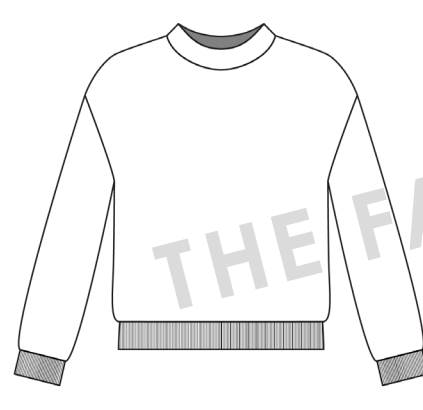

### Classic Hoodie Sweatshirt Bundle

**Hoodie Crop Length**

**Hoodie Hip Length**

**Hoodie Long Length**

Women's Lounge Capsule Collection

THE  
FACTORY  
*Buffalo*

Classic 1/2 Zip Sweatshirt Bundle

1/2 Zip Crop Length

1/2 Zip Hip Length

1/2 Zip Long Length

Women's Lounge Capsule Collection

**Classic Full Zip Sweatshirt Bundle**

**Full Zip Crop Length**

**Full Zip Hip Length**

**Full Zip Long Length**

Women's Lounge Capsule Collection

THE  
FACTORY  
*Buffalo*

**Boxy Crew Neck Sweatshirt Bundle**

**Crew Neck Crop Length**

**Crew Neck Hip Length**

**Crew Neck Long Length**

**THE  
FACTORY**  
*Buffalo*

Women's Lounge Capsule Collection

**Boxy Mock Neck Sweatshirt Bundle**

**Mock Neck Crop Length**

**Mock Neck Hip Length**

**Mock Neck Long Length**

Women's Lounge Capsule Collection

THE  
FACTORY  
*Buffalo*

**Boxy Hoodie Sweatshirt Bundle**

**Hoodie Crop Length**

**Hoodie Hip Length**