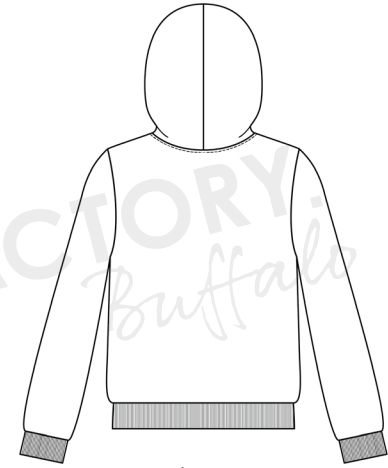

### Classic Hoodie Sweatshirt Bundle

**Hoodie Crop Length**

**Hoodie Hip Length**

**Hoodie Long Length**

Women's Lounge Capsule Collection

THE  
FACTORY  
*Buffalo*

Classic 1/2 Zip Sweatshirt Bundle

1/2 Zip Crop Length

1/2 Zip Hip Length

1/2 Zip Long Length

Women's Lounge Capsule Collection

**Classic Full Zip Sweatshirt Bundle**

**Full Zip Crop Length**

**Full Zip Hip Length**

**Full Zip Long Length**

Women's Lounge Capsule Collection

THE  
FACTORY  
*Buffalo*

**Boxy Crew Neck Sweatshirt Bundle**

**Crew Neck Crop Length**

**Crew Neck Hip Length**

**Crew Neck Long Length**

**THE  
FACTORY**  
*Buffalo*

Women's Lounge Capsule Collection

**Boxy Mock Neck Sweatshirt Bundle**

**Mock Neck Crop Length**

**Mock Neck Hip Length**

**Mock Neck Long Length**

Women's Lounge Capsule Collection

THE  
FACTORY  
*Buffalo*

**Boxy Hoodie Sweatshirt Bundle**

**Hoodie Crop Length**

**Hoodie Hip Length**