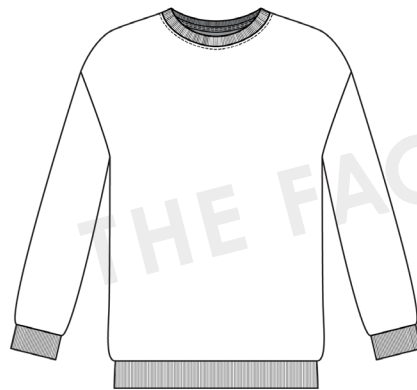

### Classic Hoodie Sweatshirt Bundle

**Hoodie Crop Length**

**Hoodie Hip Length**

**Hoodie Long Length**

Women's Lounge Capsule Collection

THE  
FACTORY  
*Buffalo*

Classic 1/2 Zip Sweatshirt Bundle

1/2 Zip Crop Length

1/2 Zip Hip Length

1/2 Zip Long Length

Women's Lounge Capsule Collection

**Classic Full Zip Sweatshirt Bundle**

**Full Zip Crop Length**

**Full Zip Hip Length**

**Full Zip Long Length**

Women's Lounge Capsule Collection

THE  
FACTORY  
*Buffalo*

**Boxy Crew Neck Sweatshirt Bundle**

**Crew Neck Crop Length**

**Crew Neck Hip Length**

**Crew Neck Long Length**

**THE  
FACTORY**  
*Buffalo*

Women's Lounge Capsule Collection

**Boxy Mock Neck Sweatshirt Bundle**

**Mock Neck Crop Length**

**Mock Neck Hip Length**

**Mock Neck Long Length**

Women's Lounge Capsule Collection

THE  
FACTORY  
*Buffalo*

**Boxy Hoodie Sweatshirt Bundle**

**Hoodie Crop Length**

**Hoodie Hip Length**