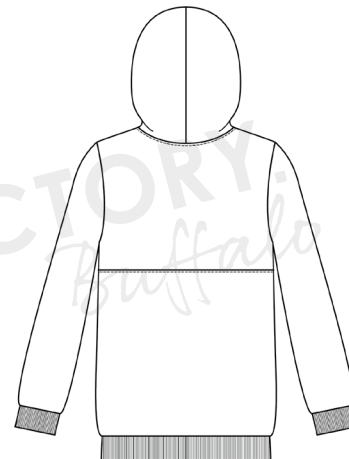

Women's Lounge Capsule Collection

**Classic Crew Neck Sweatshirt Bundle**

**Crew Neck Crop Length**

**Crew Neck Hip Length**

**Crew Neck Long Length**

**THE  
FACTORY**  
*Buffalo*

### Classic Hoodie Sweatshirt Bundle

**Hoodie Crop Length**

**Hoodie Hip Length**

**Hoodie Long Length**

Women's Lounge Capsule Collection

THE  
FACTORY  
*Buffalo*

Classic 1/2 Zip Sweatshirt Bundle

1/2 Zip Crop Length

1/2 Zip Hip Length

1/2 Zip Long Length

Women's Lounge Capsule Collection

**Classic Full Zip Sweatshirt Bundle**

**Full Zip Crop Length**

**Full Zip Hip Length**

**Full Zip Long Length**

Women's Lounge Capsule Collection

THE  
FACTORY  
*Buffalo*

**Boxy Crew Neck Sweatshirt Bundle**

**Crew Neck Crop Length**

**Crew Neck Hip Length**

**Crew Neck Long Length**

**THE  
FACTORY**  
*Buffalo*

Women's Lounge Capsule Collection

**Boxy Mock Neck Sweatshirt Bundle**