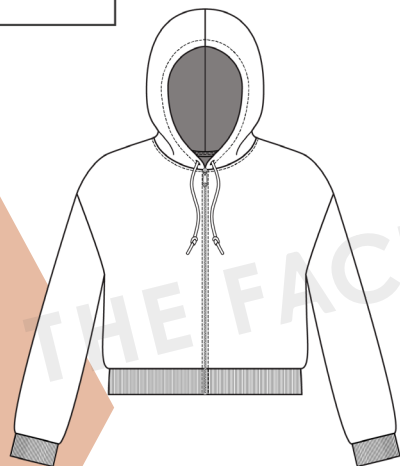

THE  
FACTORY  
*Buffalo*

**Boxy Crew Neck Sweatshirt Bundle**

**Crew Neck Crop Length**

**Crew Neck Hip Length**

**Crew Neck Long Length**

**THE  
FACTORY**  
*Buffalo*

Women's Lounge Capsule Collection

**Boxy Mock Neck Sweatshirt Bundle**

**Mock Neck Crop Length**

**Mock Neck Hip Length**

**Mock Neck Long Length**

Women's Lounge Capsule Collection

THE  
FACTORY  
*Buffalo*

**Boxy Hoodie Sweatshirt Bundle**

**Hoodie Crop Length**

**Hoodie Hip Length**

**Hoodie Long Length**

**THE  
FACTORY**  
*Buffalo*

Women's Lounge Capsule Collection

**Boxy Full Zip Sweatshirt Bundle**

**Full Zip Crop Length**

**Full Zip Hip Length**

**Full Zip Long Length**

Women's Lounge Capsule Collection