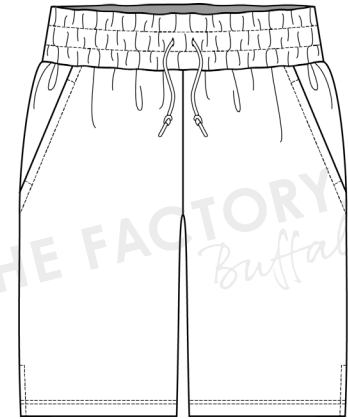

THE  
FACTORY  
*Buffalo*

Classic Sweatpants Bundle

Running Short

Full Length Pant

Mid Length Short

**THE  
FACTORY**  
*Buffalo*

## Women's Lounge Capsule Collection

### Slim Jogger Bundle

**Running Short**

**Full Length Pant**

**Mid Length Short**